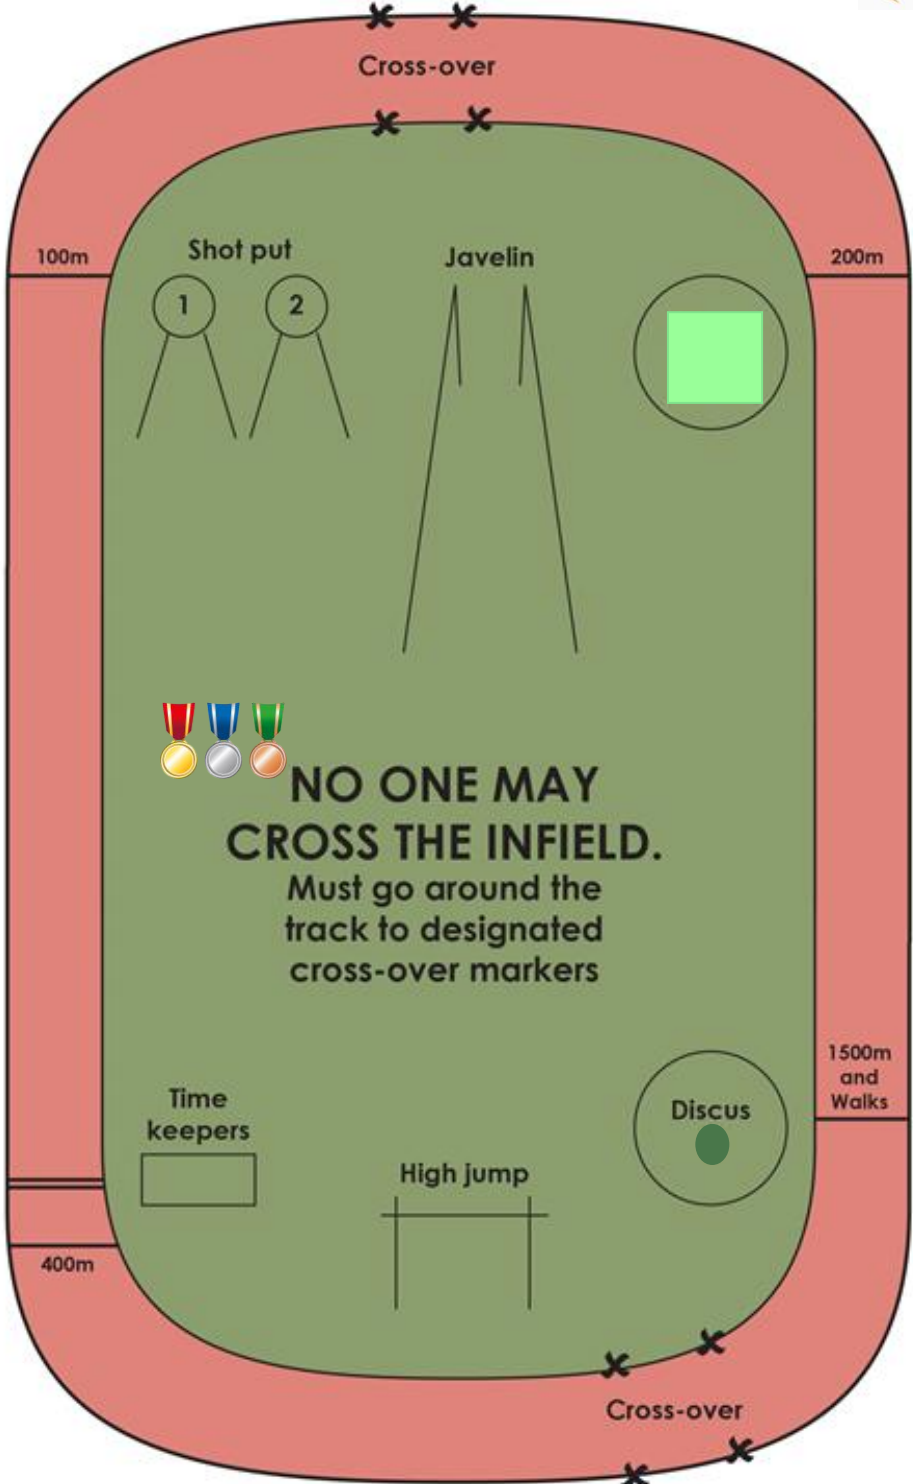

TOILETS

Long jump

Long & Triple Marshal
Shot Put/ JAV/ Marshal

Triple jump

GEELONG LITTLE ATHLETICS 4 Bays

SURF COAST LITTLE ATHLETICS 1 Bay

2 Bays

Gilborne Little Athletics 125 1 Bay

CORIO 7 LITTLE ATHLETICS CENTRE 2 Bays

Athletes ONLY TOILETS

TRACK CALL ROOM

Equipment shed, BBQ, Canteen, Toilets, Officials sign in, FIRST AID, Storeroom, Icy POLES & DRINKS

DISCUS & High jump Marshal area

High jump viewing area